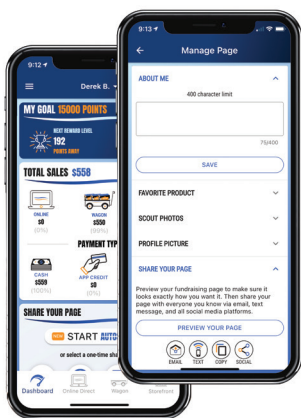

CREDIT SALES ARE BEST

TELL YOUR CUSTOMERS, "WE PREFER CREDIT/DEBIT!"

Trail's End pays for all credit card fees!

- **Bigger Rewards** - Earn 1.5pts per $1 sold in the Trail's End App
- **Safer** - "Text to Pay" allows for socially distant payments! No cash handling!
- **Higher Sales** - Customers spent 27% more with credit cards vs cash in 2019
- **Hardware** - Accept credit/debit with Square readers or manual entry

When prompted, be sure to allow the app access to your device's microphone, location, and Bluetooth in order to accept debit and credit cards.

ONLINE DIRECT

Virtual Fundraising is safest for kids!

Safe for Kids
Fundraise from the safety of home.

Product Variety
Even MORE products to choose from.

No Handling
Products ship directly to your customers.

Trail's End Rewards*
Earn MORE when you sell Online Direct.

*Council participation in Trail's End Rewards may vary.

HOW IT WORKS

TWO WAYS CUSTOMERS ORDER ONLINE DIRECT

VIRTUAL STORE

1. Share your fundraising page via email, text, or social media
2. Customers click your link to place online orders
3. Products ship to your customers