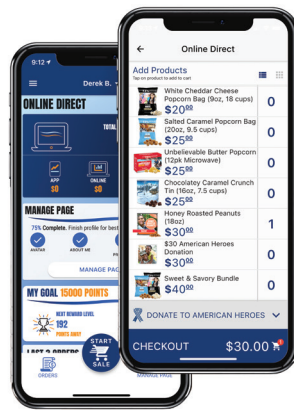

## HOW IT WORKS

**TWO WAYS CUSTOMERS ORDER ONLINE DIRECT**

### KID RECORDED

1. Record customer orders in the Trail's End App
2. Take payment (credit/debit only) "Text to Pay" feature for socially distant payments!
3. Products ship to your customers